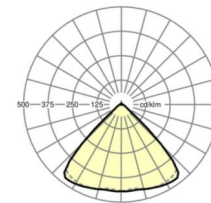

MECHANICS

Housing colour	silver grey/white aluminium RAL 9006
Dimensions (LxWxH/DxH)	1531mm x 55mm x 33mm
Weight (net)	1.9kg
Type of installation	Mounting rail system installation, Light structure

Dimensions

L	1531 mm	Length
B	55 mm	Width
H	33 mm	Height

DEEP-LINK

<https://www.regiolux.de/en/article/19410004165>

Reference	LED 6000lm 865
ηLB	100 %
Φ ↓/↑	98 % / 2 %
UGR lat./long.	19.9 / 20.3